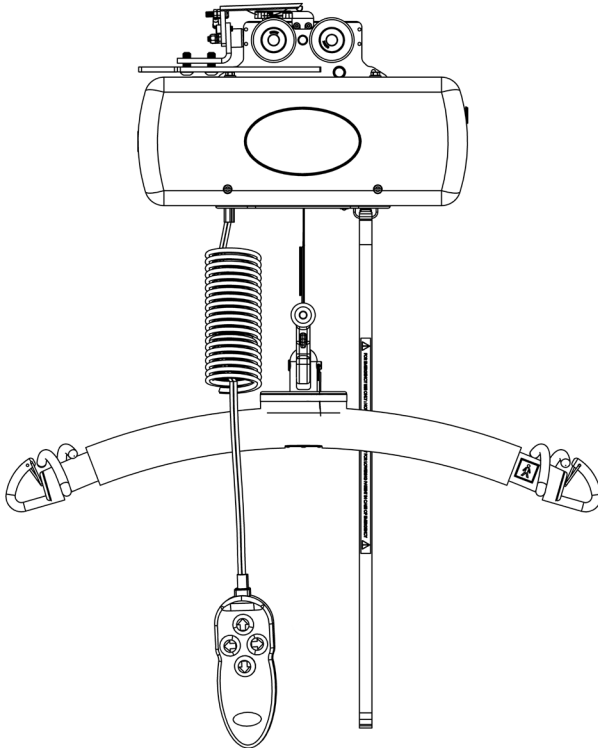

TX440 Advanced
TX600 Advanced
CEILING TRACK HOIST

SPARE PARTS
MANUAL

1. Contents

Description	Page(s)
Track Types	3
Spare Parts Summary	4-5
Part Code Detail	6-16
Notes	17-19
Contacts	20

2. Track Types

Track Type 1

Track Type 2

Track Type 3

Track Type 4

Track Type 5

3. Spare Parts Summary

Part Code	Description
122078-200	TX 2 Way PCB - 440 lb/200 kg SWL
122078-272	TX 2 Way PCB - 600 lb/272 kg SWL
122058-200	TX 4 Way PCB - 440 lb/200 kg SWL
122058-272	TX 4 Way PCB - 600 lb/272 kg SWL
122131-200	TX 6 Way PCB - 440 lb/200 kg SWL
122131-272	TX 6 Way PCB - 600 lb/272 kg SWL
122073	TX 2 Way Handset
122081	TX 4 Way Handset
122349	TX 4 Way Handset (Powered Aux)
122075	TX 6 Way Handset
122018	TX 2 Way Grommet & Air Tube Assembly
122019	TX 4 Way Grommet & Air Tube Assembly
122121	TX 4 Way Grommet/Tube (Powered Aux)
122082	TX 6 Way Grommet & Air Tube Assembly
122009	TX Lift Motor
101026	TX Drive Motor
122906	TX Traverse Gears Kit
122012	TX Hub Assembly
122003	TX Limit Switch Assembly
122801	TX Battery Set (Pair)
122050	TX Strap Pin
122020	TX Emergency Lower Switch Assembly
122011	TX Emergency Lower Cord
430061	TX QRS Hook Assembly
600075	TX QRT Trolley Set (Track Type 1)
810010	TX QRT Trolley Set (Track Type 5)
122907	TX QRT Locking Pin & Chain Assembly