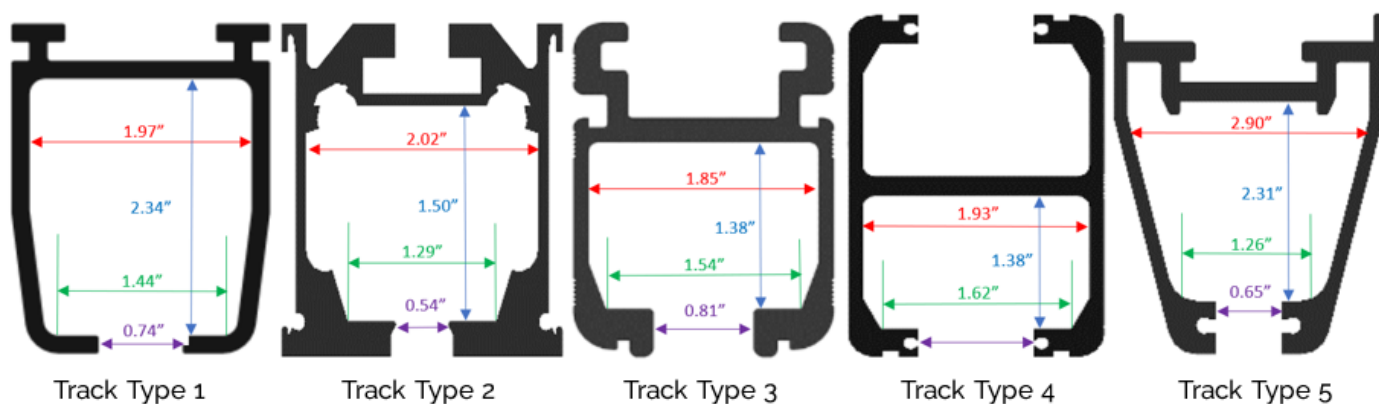

mackworth

CP440 Ceiling Track Lift

Spare Parts Manual

1 Spare Parts

The Mackworth CP440 Portable Lift is available in different configurations dependent on track profile. The track profiles are shown below. Please consult the table to find the replacement parts that are compatible with these specific track configurations.

Please refer to the information in the table below for complete list of spare parts available for the Mackworth CP440 Portable Lift. Please note that these details are subject to change.

Article No.	Part Illustration	Description – Part Code
2.		M4 x 25mm x 0.7P SPHS – Brass 001074
3.		M4 x 6mm x 0.7P SHCS GR12.9 BZP 000066
4.		"E" Clip - 8mm 000070
9.		Hub Assembly 108001

<p>10.</p>		<p>CP440 Front Cover / Switch Panel Assy - 108089</p>
<p>11.</p>		<p>CP440 Rear Cover / Label Assy 108437</p>
<p>12.</p>		<p>14 Tooth Gear 108010</p>
<p>13.</p>		<p>Strap Pin 108013</p>
<p>14.</p>		<p>Limit Switch Shaft 108014</p>
<p>15.</p>		<p>Limit Roller 108015</p>
<p>16.</p>		<p>Carrier Pin 108016</p>