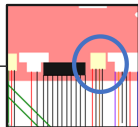

When operating the hand controls, the ceiling lift LCD indicates "No Lim Sw!" and an audible alarm will continuously beep for 3 seconds.