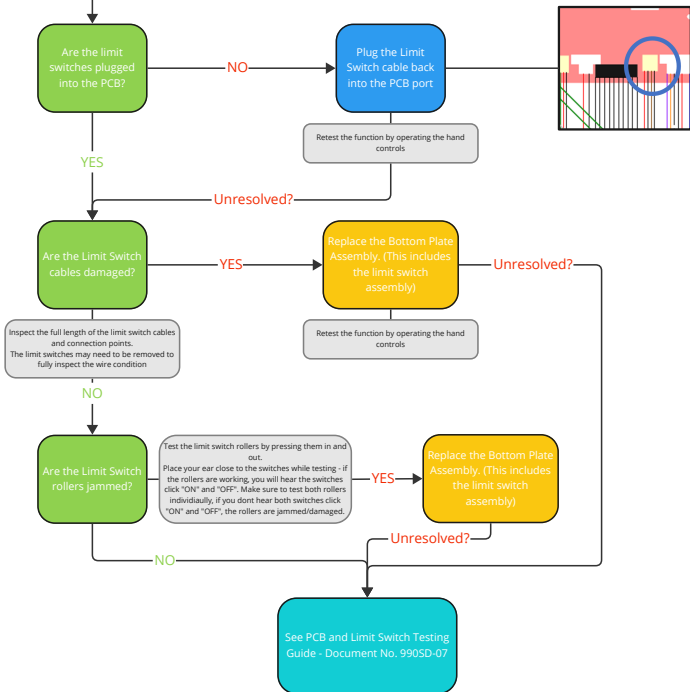

When operating the hand controls, the ceiling lift LCD indicates "No Lim Sw!" and an audible alarm will continuously beep for 3 seconds.

#### Key:

Question

Action

Component Replacement

Supporting Document

Additional Context and Actions