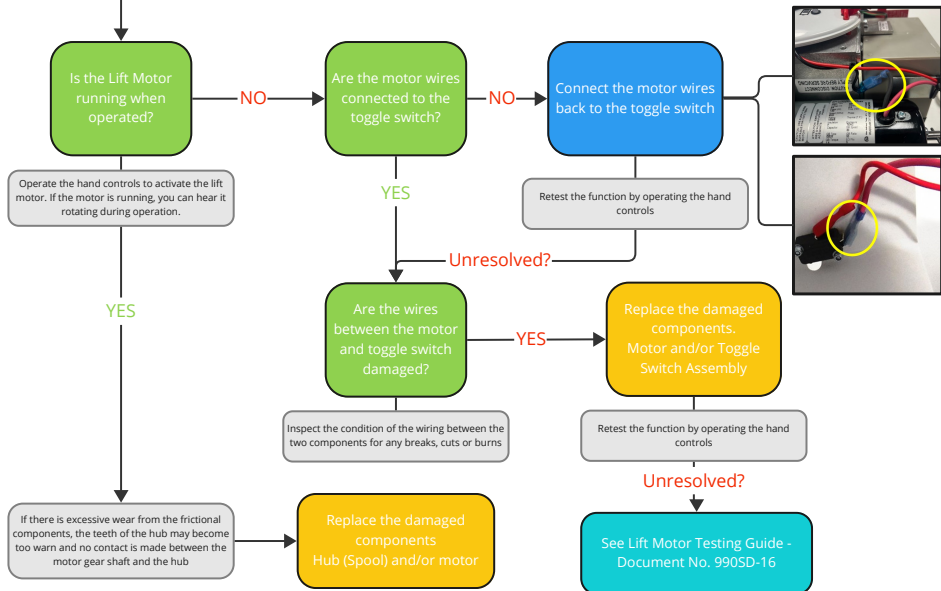

When operating the hand controls, the hoist does not indicate an error.

Key:

Question

Action

Component Replacement

Supporting Document

Additional Context and Actions