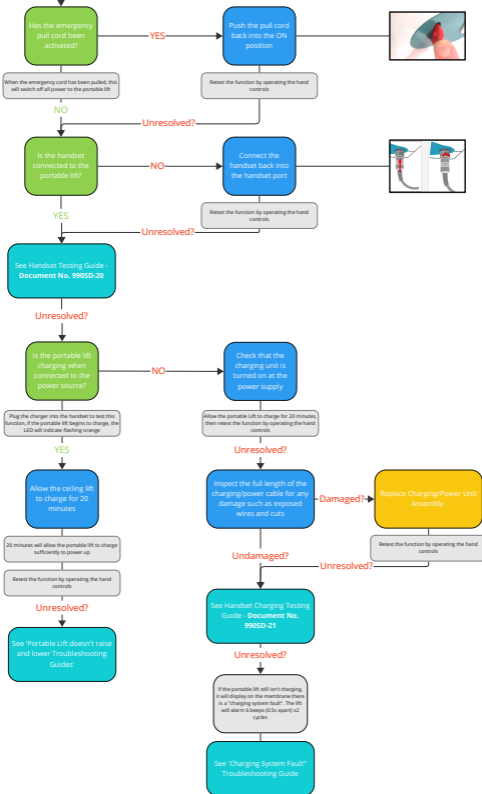

When operating the hand controls, the portable lift does not indicate any power output.

Key:

Question

Action

Component Replacement

Supporting Document

Additional Context and Actions