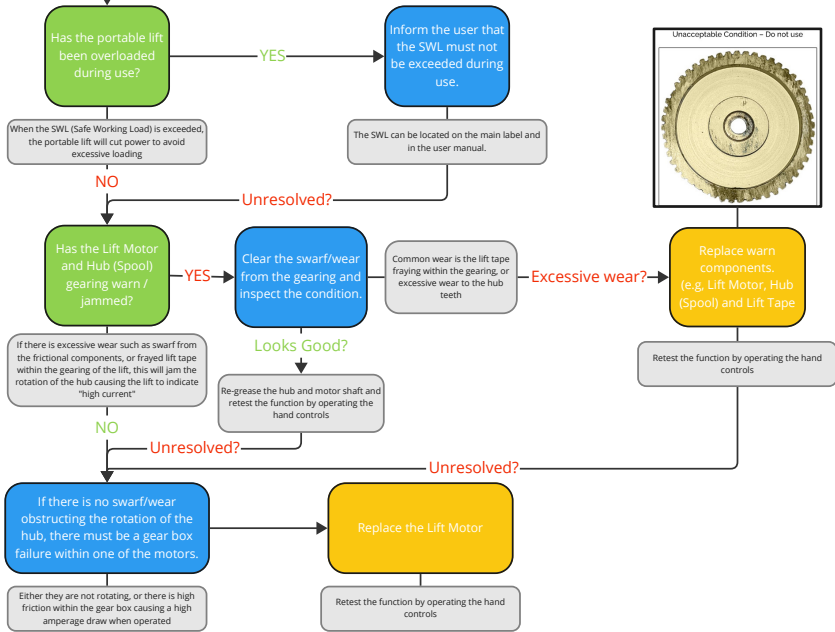

When operating the hand controls, the portable lift indicates a single yellow light and an audible alarm will beep once (1s apart) x2 cycles.

Key: