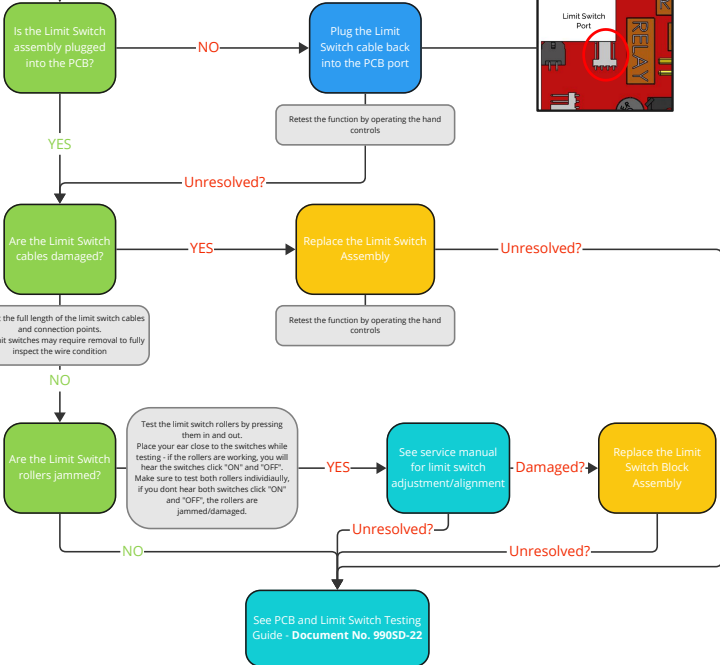

When operating the hand controls, the portable lift LEDs indicates a red and a blue light and an audible alarm will repeat 8 beeps (0.5s apart) x2 cycles.

Key:

Question

Action

Component Replacement

Supporting Document

Additional Context and Actions