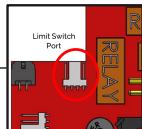

When operating the hand controls, the portable lift LEDs indicates a red and a blue light and an audible alarm will repeat 8 beeps (0.5s apart) x2 cycles.

Key:

Question

Action

Component Replacement

Supporting Document