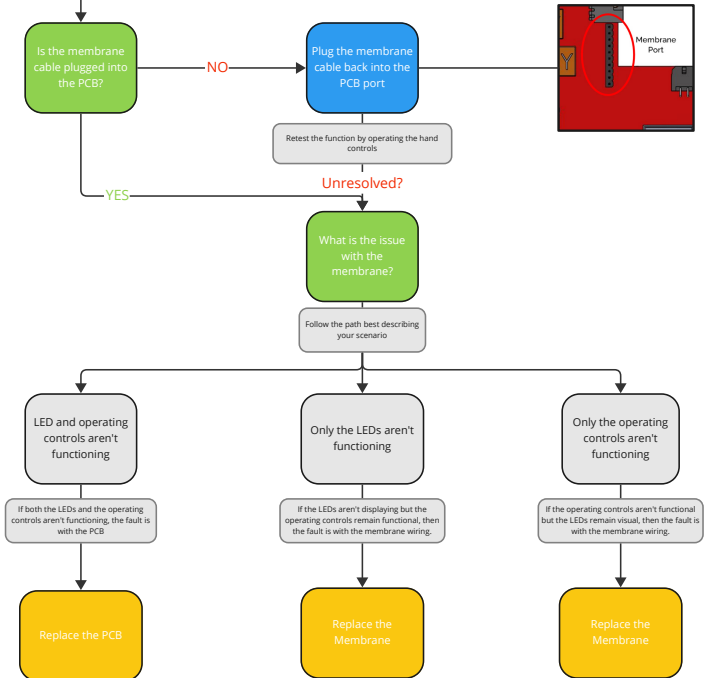

When operating the hand controls, the portable lift performs the usual lifting and lowering actions, but the membrane LEDs and/or control buttons aren't functioning correctly.

Key: