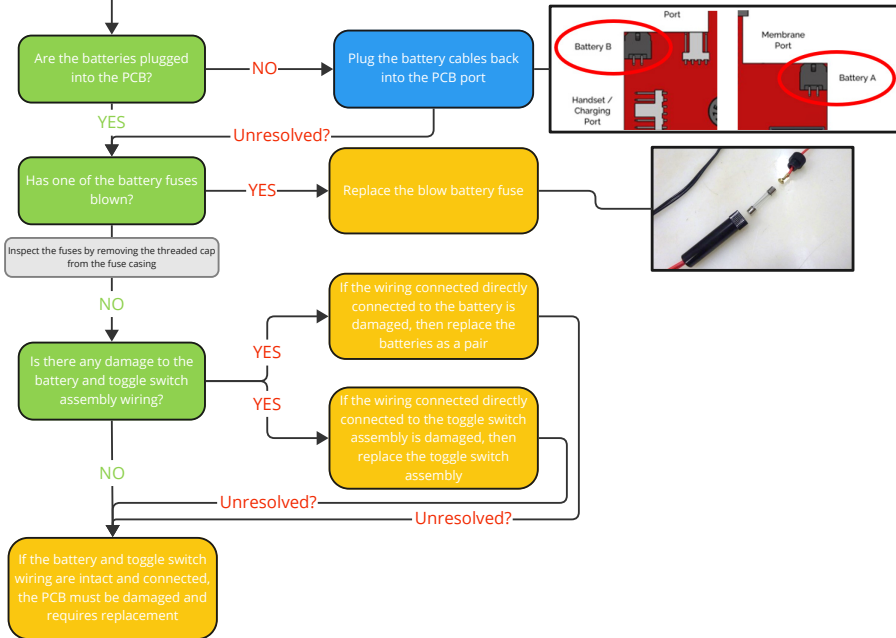

## Scenario: Charging System Fault

When operating the hand controls, the portable lift LED indicates a red and blue light and an audible alarm will repeat 6 beeps (0.5s apart) x2 cycles.