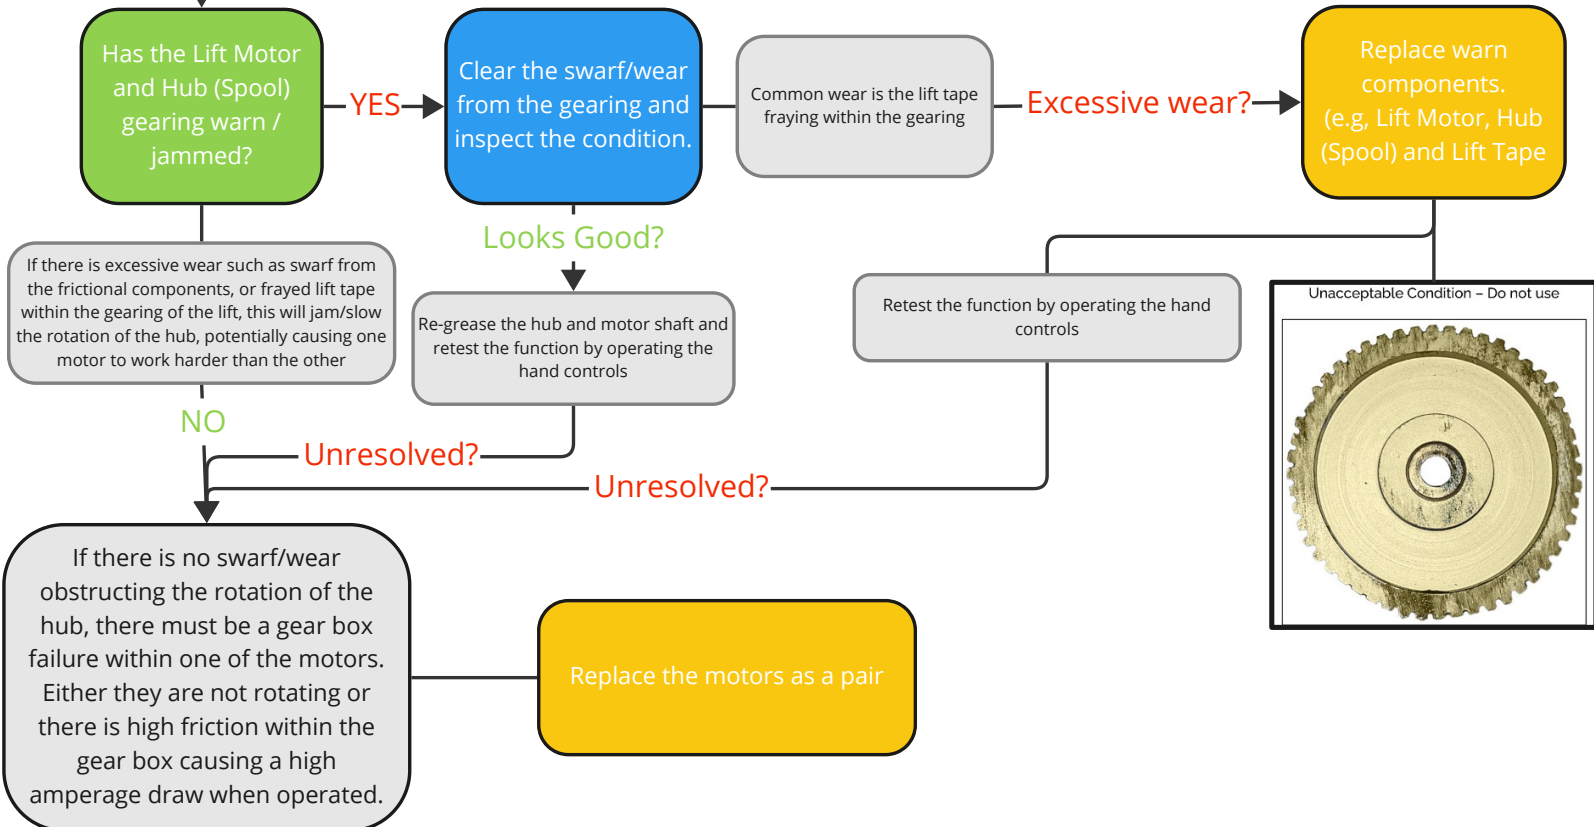

Mackworth CPP Portable Lift Troubleshooting Guide

Scenario: Motor Current Delta Exceeded

When operating the hand controls, the portable lift LED indicates a red and blue light and an audible alarm will repeat 3 beeps (0.5s apart) x2 cycles.

Key:

Question

Action

Component Replacement

Supporting Document

Additional Context and Actions