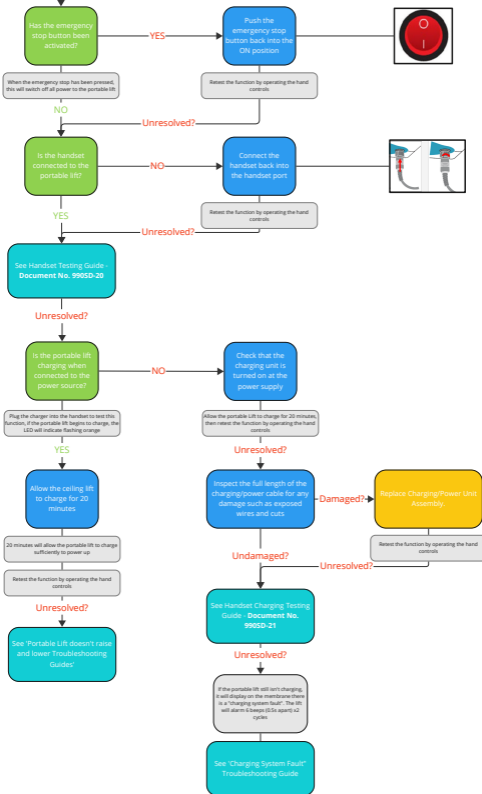

When operating the hand controls, the portable lift does not indicate any power output.

Key:

Question

Action

Component Replacement

Supporting Document

Additional Context and Actions