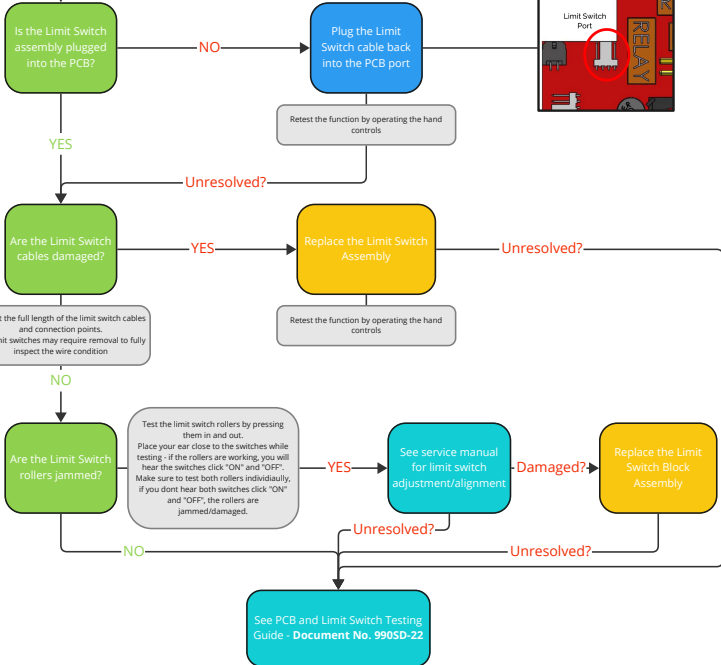

When operating the hand controls, the portable lift LEDs indicates a red and a blue light and an audible alarm will repeat 8 beeps (0.5s apart) x2 cycles.

Key:

Question

Action

Component Replacement

Supporting Document

Additional Context and Actions