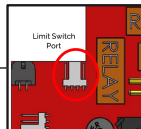

When operating the hand controls, the portable lift LEDs indicates a red and a blue light and an audible alarm will repeat 8 beeps (0.5s apart) x2 cycles.

Key:

Question

Action

Component Replacement

Supporting Document