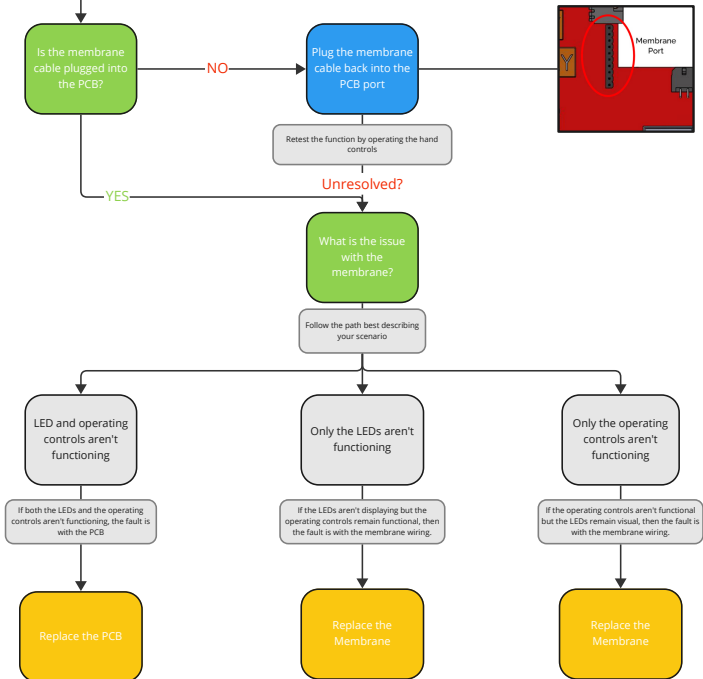

Mackworth CP Portable Lift Troubleshooting Guide

Scenario: Membrane is not functioning correctly

When operating the hand controls, the portable lift performs the usual lifting and lowering actions, but the membrane LEDs and/or control buttons aren't functioning correctly.

Key: