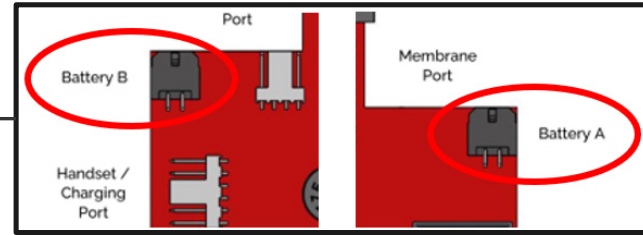

Mackworth CP Portable Lift Troubleshooting Guide

Scenario: Charging System Fault

When operating the hand controls, the portable lift LED indicates a red and blue light and an audible alarm will repeat 6 beeps (0.5s apart) x2 cycles.