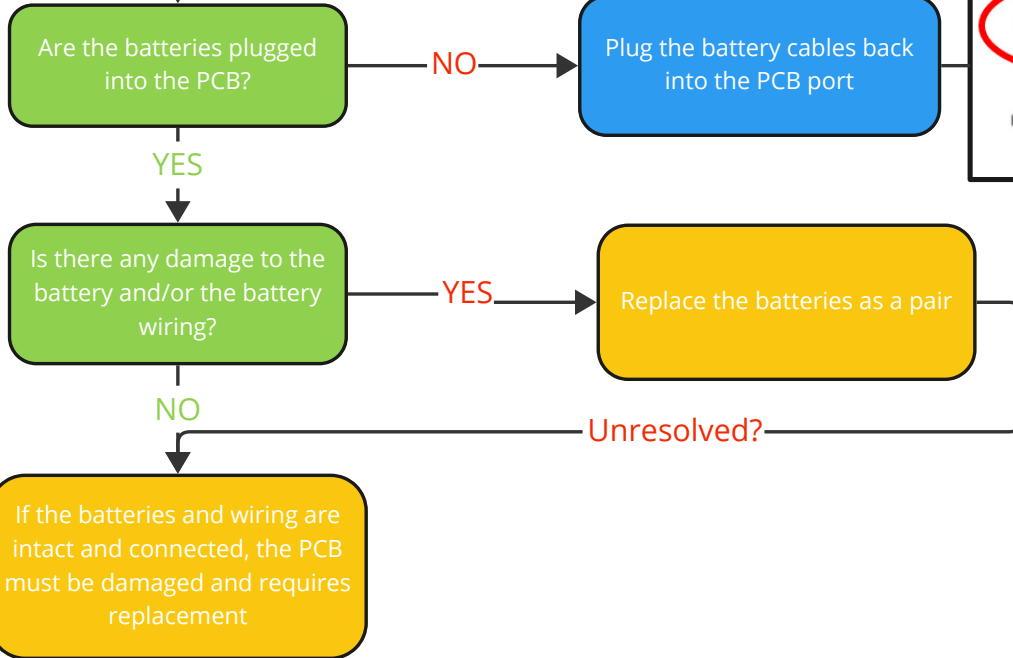

Mackworth CP Portable Lift Troubleshooting Guide

Scenario: Charging System Fault

When operating the hand controls, the portable lift LED indicates a red and blue light and an audible alarm will repeat 6 beeps (0.5s apart) x2 cycles.