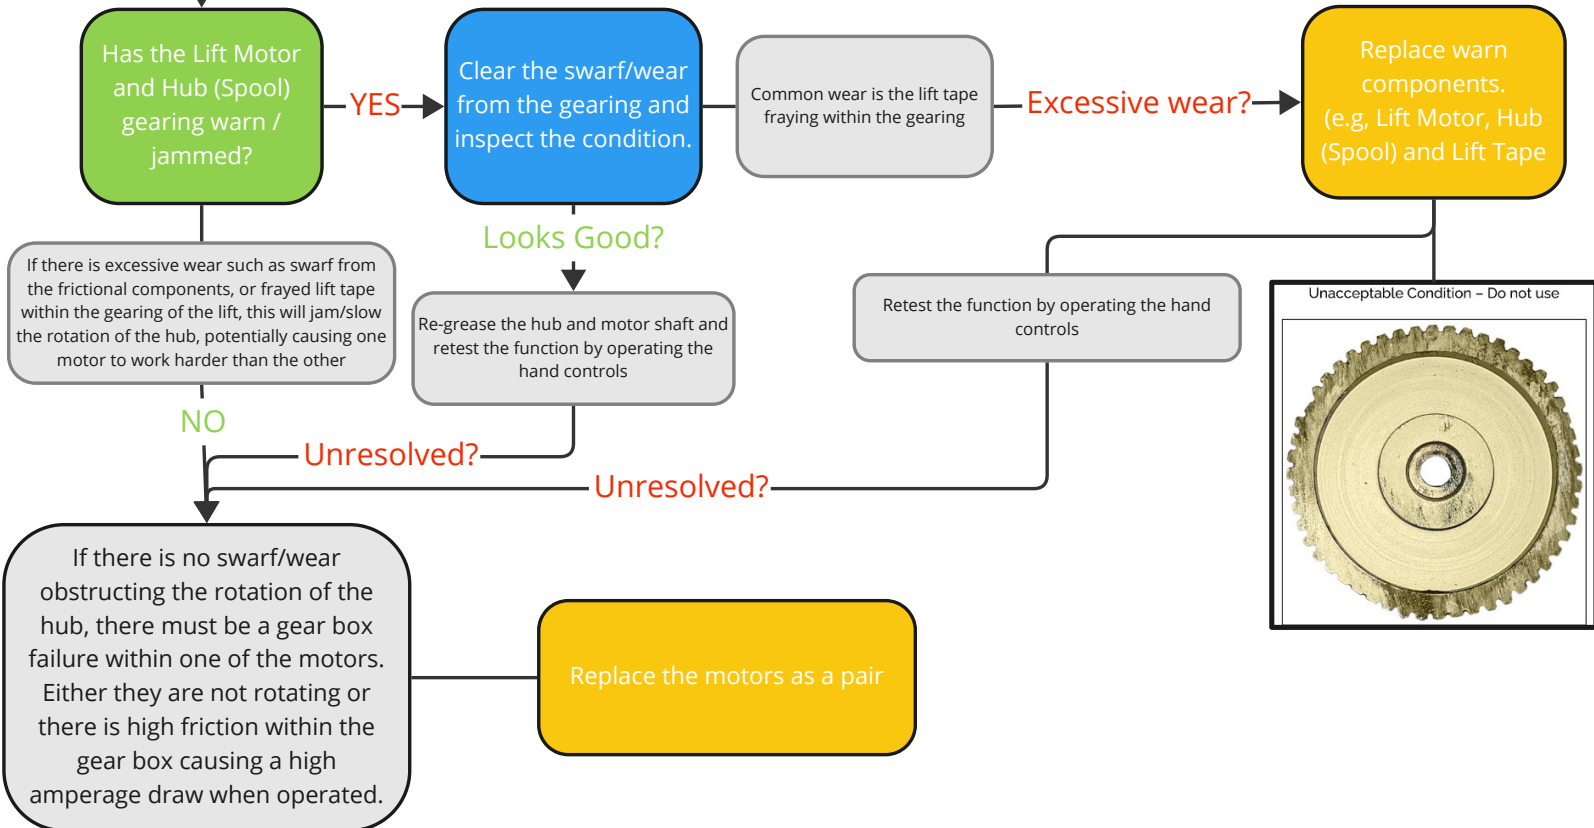

Mackworth CP Portable Lift Troubleshooting Guide

Scenario: Motor Current Delta Exceeded

When operating the hand controls, the portable lift LED indicates a red and blue light and an audible alarm will repeat 3 beeps (0.5s apart) x2 cycles.