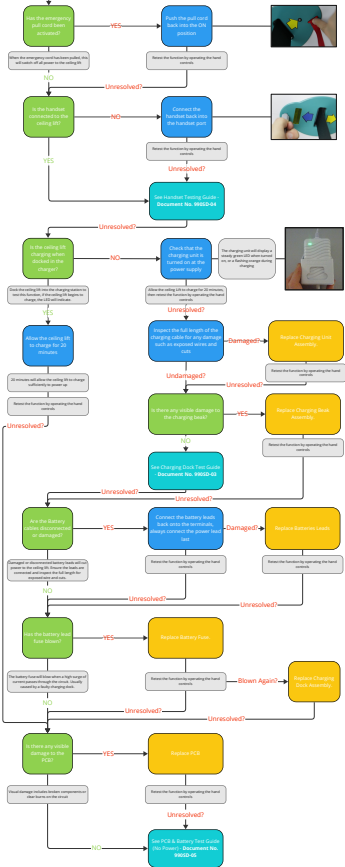

When operating the hand controls, the ceiling lift does not indicate any power output.

Key: