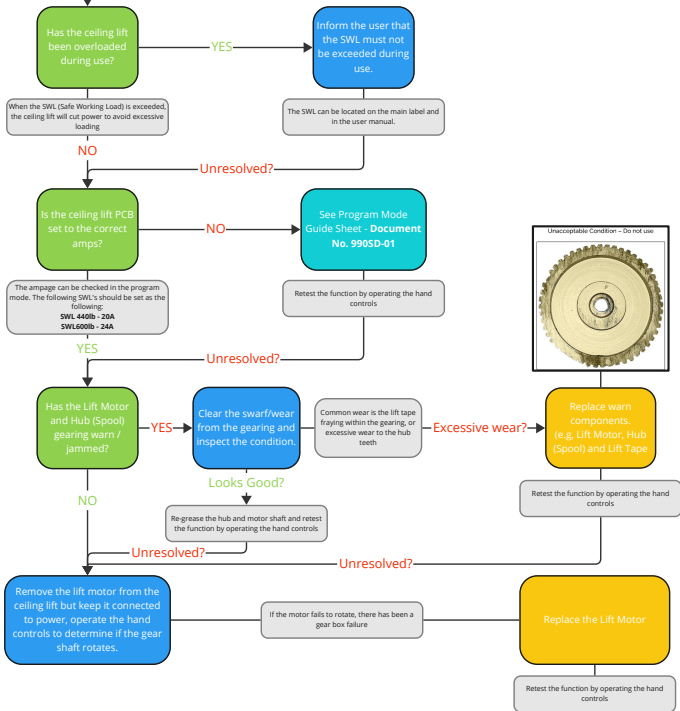

# Mackworth TX Ceiling Lift Troubleshooting Guide

## Scenario: Ceiling Lift does not raise and lower - High Current

When operating the hand controls, the ceiling lift LCD indicates "High Current" and an audible alarm will continuously beep for 3 seconds.