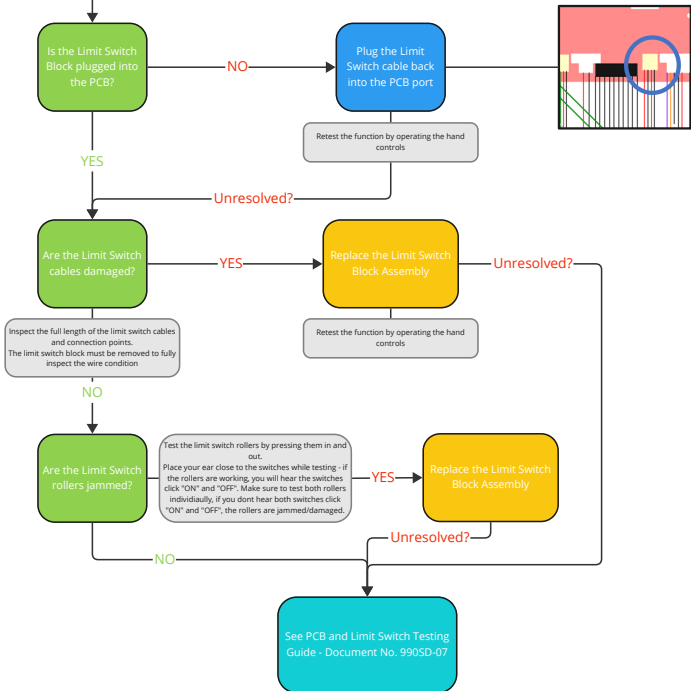

Mackworth TX Ceiling Lift Troubleshooting Guide

Scenario: Ceiling Lift does not raise and lower - No Lim Sw!

When operating the hand controls, the ceiling lift LCD indicates "No Lim Sw!" and an audible alarm will continuously beep for 3 seconds.

Key:

Question

Action

Component Replacement

Supporting Document

Additional Context and Actions