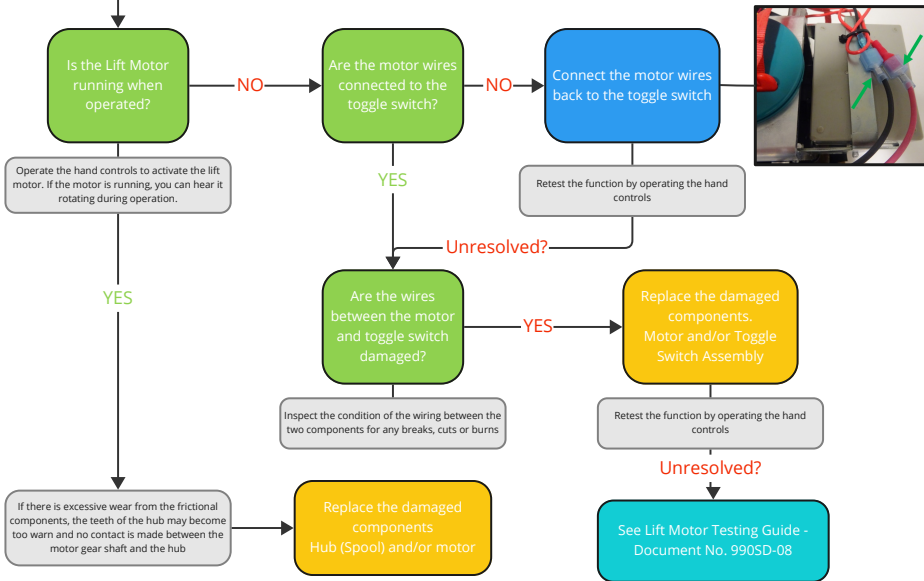

When operating the hand controls, the ceiling lift does not indicate an error.

Key:

Question

Action

Component Replacement

Supporting Document

Additional Context and Actions