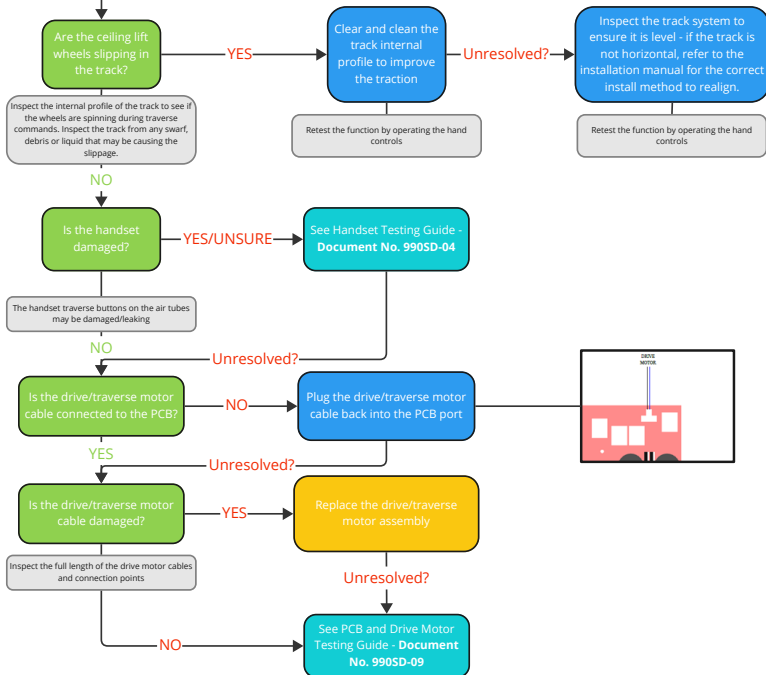

When operating the hand controls, the ceiling lift has power and performs the usual lifting and lowering actions, but does not respond to traversing commands.

Key: