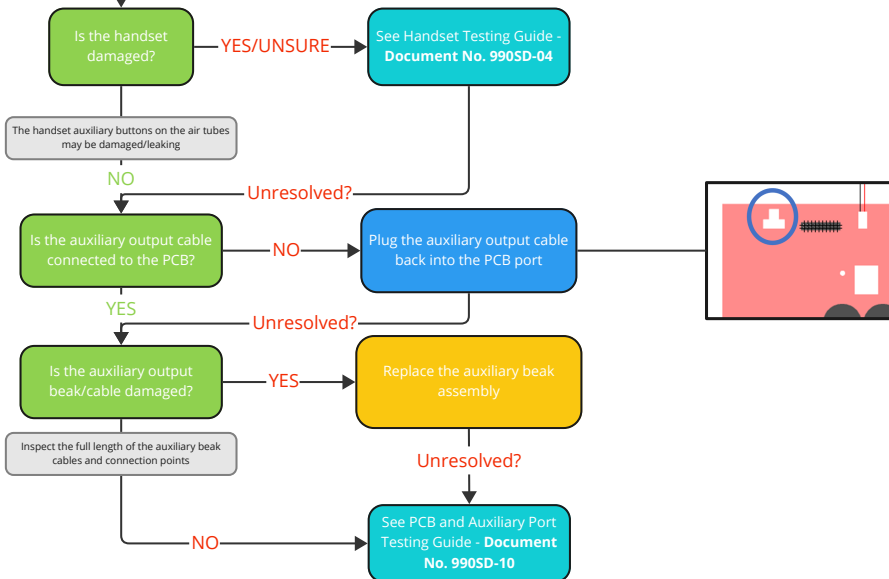

Mackworth TX Ceiling Lift Troubleshooting Guide

Scenario: Ceiling Lift does not interact with auxiliary output

When operating the hand controls, the ceiling lift has power and performs the usual lifting and lowering actions, but does not respond to auxiliary output commands.

Key:

Question

Action

Component
Replacement

Supporting
Document

Additional Context
and Actions